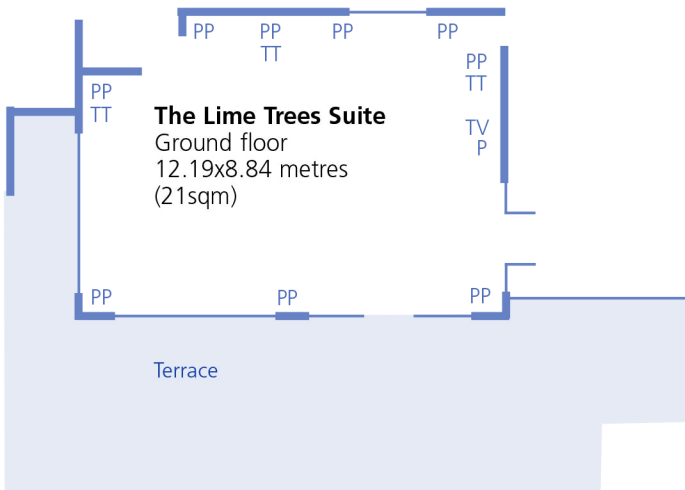

**The Broadwater Suite**

Ground floor  
18.90x17.67 metres  
(333.96sqm)

	Broadwater	Lime Trees
Theatre	200	80
Classroom	70	24
Boardroom	65	35
U-shape	60	30
Private Dining	150	60

**Key**

- T telephone
- TT double telephone
- S speaker
- M microphone or sound system
- P 13amp plug socket
- PP double socket
- TV television
- FS fixed screen 8'x8'

**The Lime Trees Suite**

Ground floor  
12.19x8.84 metres  
(21sqm)